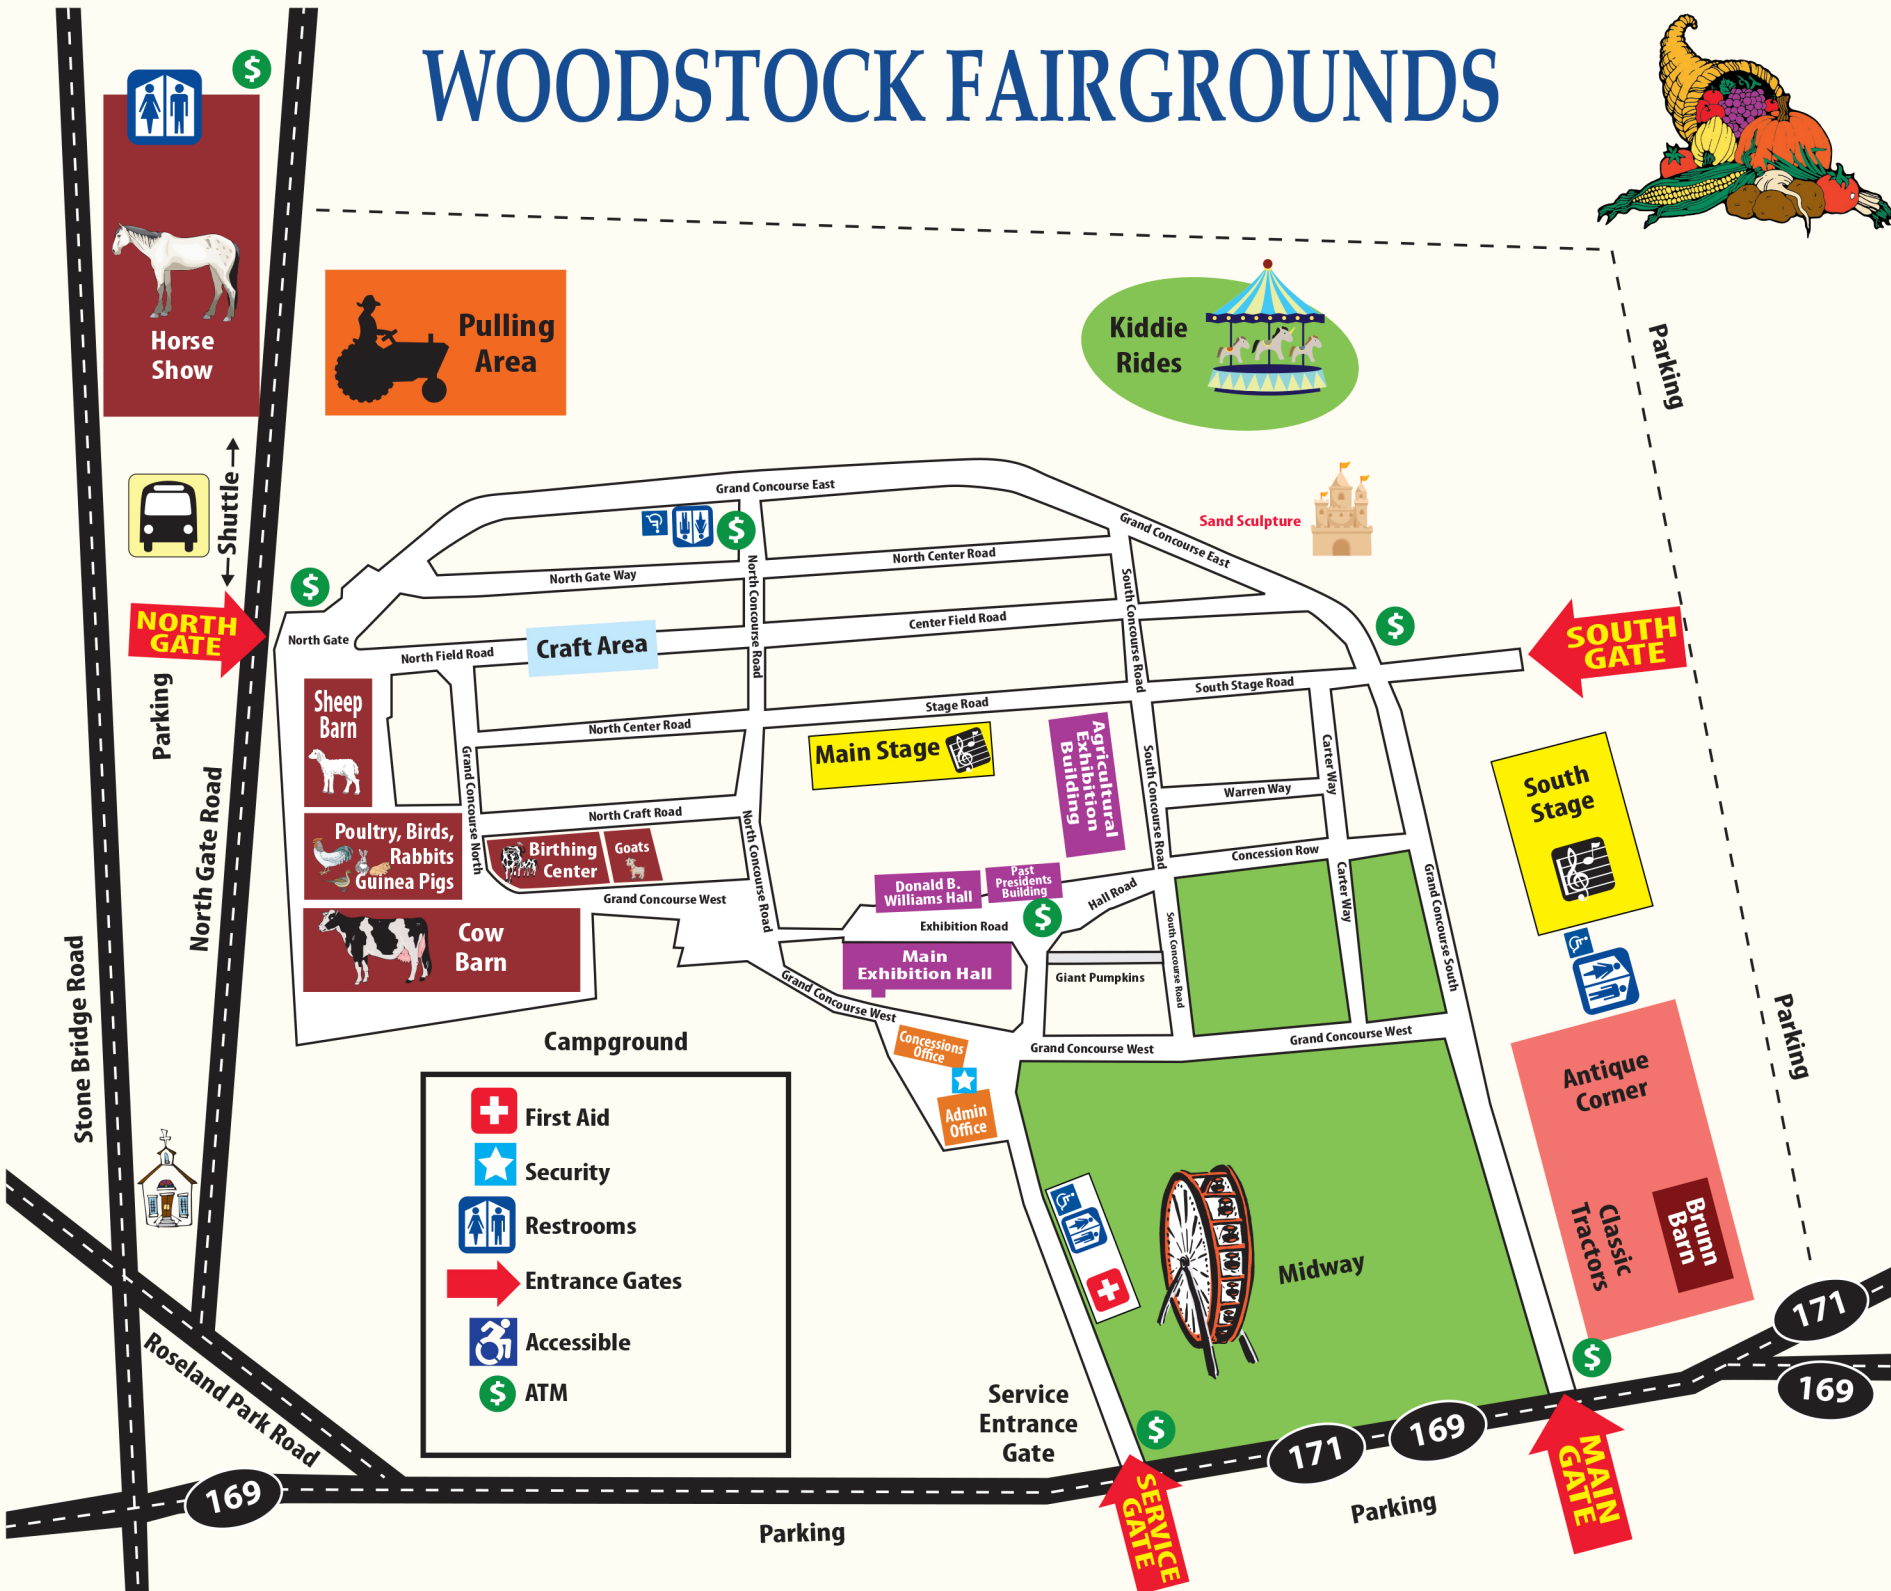

WOODSTOCK FAIRGROUNDS

Horse Show

Pulling Area

Kiddie Rides

Sand Sculpture

Shuttle

NORTH GATE

SOUTH GATE

Sheep Barn

Craft Area

Main Stage

Agricultural Exhibition Building

Poultry, Birds, Rabbits, Guinea Pigs

Birthing Center

Goats

Donald B. Williams Hall

Grand Concourse West

Midway

Antique Corner

Classic Tractors

Brunn Barn

169

171

169